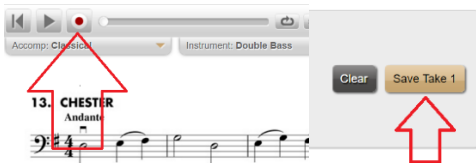

ORCHESTRA

Evelyn Champion, Director

Step 6: Practice! You can record as many times as you need to. When you have one you like, SAVE it.

Step 7: SUBMIT IT! If you don't upload it and only save it, I will not get it.

Step 8: Check back later to view your grades and comments.

Explore, practice, have fun!

PARENTS

To create a parent account, Go to www.essentialelementsinteractive.com

Step 1: Click on Parents logo and click Join Your Child's Class

Step 2: Enter School Code: NorthwesternOrchestra (no space)

Enter Student ID: your child's student ID number

Step 3: Create your Username and Password

Step 4: Agree to terms

* After you create your account, you will use your username and password to log-in from that point forward.

EChampion@FultonSchools.org

NMSperforms.org/orchestra