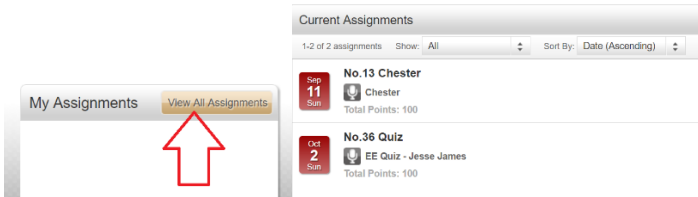

Step 6: Practice! You can record as many times as you need to. When you have one you like, SAVE it.