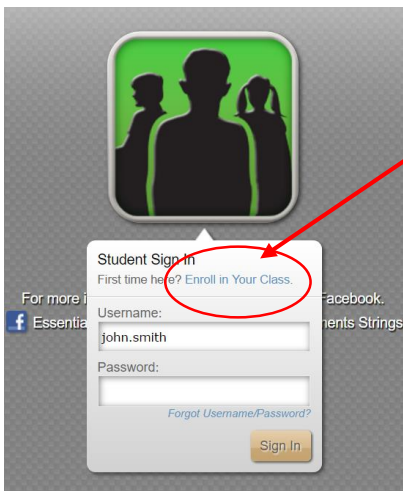

The school code is **NorthwesternOrchestra** (NO spaces)

Student ID is your student ID number (lunch number)

Welcome to Essential Elements Interactive from Hal Leonard!

To enroll in your teacher's class and create your username and p

1. Input your student information into their EEi Classroom
2. Provide you with your EEi School Code and Student ID Nu

Please enter the School Code and Student ID number below:

School Code:

Student ID:

Step 3: Your username is first.last (ex: jessica.smith)

Step 4: Password is your student ID number

Step 5: You will need the activation code from the inside front cover of your child's book, or use the 10 digit ISBN number 0-634-06929-2 found on the back of our older books. Once you're logged in, go to “View All Assignments”. If you have any active assignments, they'll be listed.